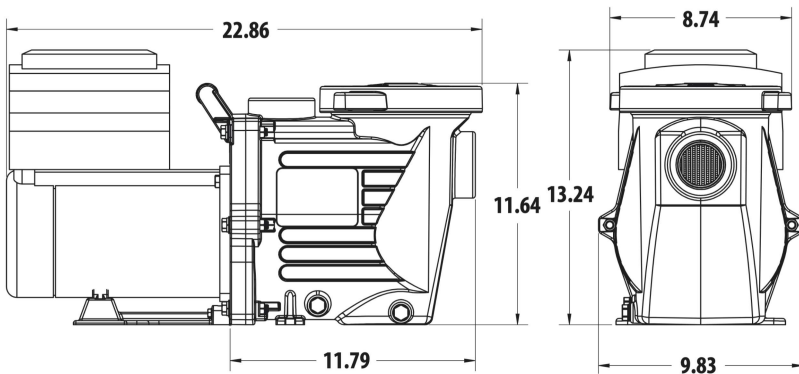

Comes with base for IntelliFlo®

FEATURES //

- Pump is pressure rated up to 50 PSI
- Automatically selects voltage once powered to 230V or 115V.
- No drop in horsepower at either voltage!
- Optimal energy savings
- D.O.E. and C.E.C. Compliant.
- Built-in freeze protection
- Lines up with both Super Pump® and IntelliFlo® plumbing
- Silicon carbide Viton shaft seals provide for superior wear and chemical resistance
- Complete with 2 self-aligning pump unions

Model #	THP	Volts	Weight
---------	-----	-------	--------

GPPD165	1.65	115/230	60 lbs.
---------	------	---------	---------