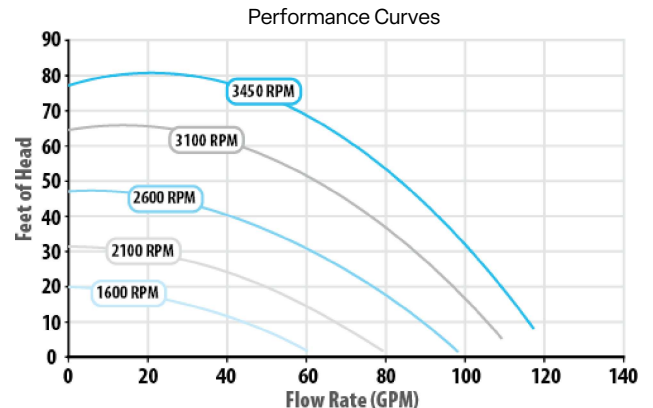

DUAL VOLTAGE IG VARIABLE SPEED

Our pumps boast maximum efficiency and outstanding performance, at a tremendous value. These American made pumps utilize state of the art energy saving technology, while providing quiet, quality filtration for your pool.

Comes with base for IntelliFlo®

FEATURES //

- Pump is pressure rated up to 50 PSI
- Automatically selects voltage once powered to 230V or 115V.
- No drop in horsepower at either voltage!
- Optimal energy savings
- D.O.E. and C.E.C. Compliant.
- Built-in freeze protection
- Lines up with both Super Pump® and IntelliFlo® plumbing
- Silicon carbide Viton shaft seals provide for superior wear and chemical resistance
- Complete with 2 self-aligning pump unions

Model #	THP	Volts	Weight
---------	-----	-------	--------

GPPD165	1.65	115/230	60 lbs.
---------	------	---------	---------