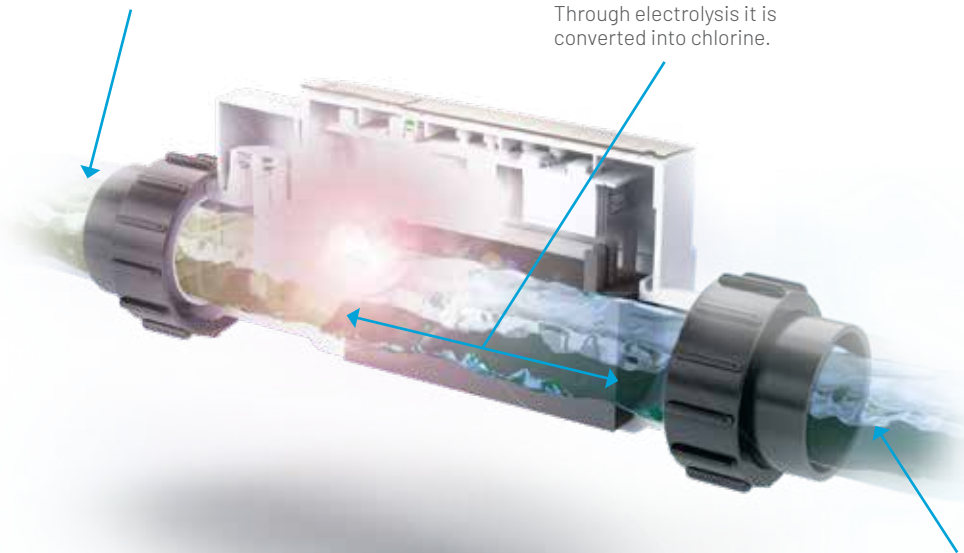

LED indicator lights for salt level, system status and chlorine output.

Easy operation

Choose from one of five sanitizing levels. Push the button and you're done.

Intelligent design

Automatic reverse cycling helps prevent scale buildup. And, unlike its competitors, electronics are isolated in the cell, away from high heat components.

Multiple sizes

Available in four model sizes to fit the chlorine needs of any pool. Your Pentair dealer will help select the perfect fit for your pool.

Automation ready

Seamlessly interfaces with Pentair automation systems. If adding automation and a chlorine generating system at the same time, opt for a Pentair IntelliTouch® or EasyTouch® Control System with built-in IntelliChlor for ultimate convenience and savings.

Water and dissolved salt flow through the generator cell.

Through electrolysis it is converted into chlorine.

Once the chlorine has finished purifying the pool of contaminants, it reverts back into salt and the cycle repeats.

Chlorinated water is returned to the pool.

INTELLICHLOR[®]

SALT CHLORINE GENERATOR

Find out why the IntelliChlor Salt Chlorine Generator is the best chlorinator for your pool at www.pentair.com.

- Automatically converts common table salt into all the pure chlorine your pool needs—simply, effectively and safely.
- Creates clean, crystal-clear water that is soft, silky and smooth to the skin.
- Eliminates the need to buy, store and handle chlorine.
- After the chlorine has disinfected your pool, it reverts back into salt and the cycle repeats.