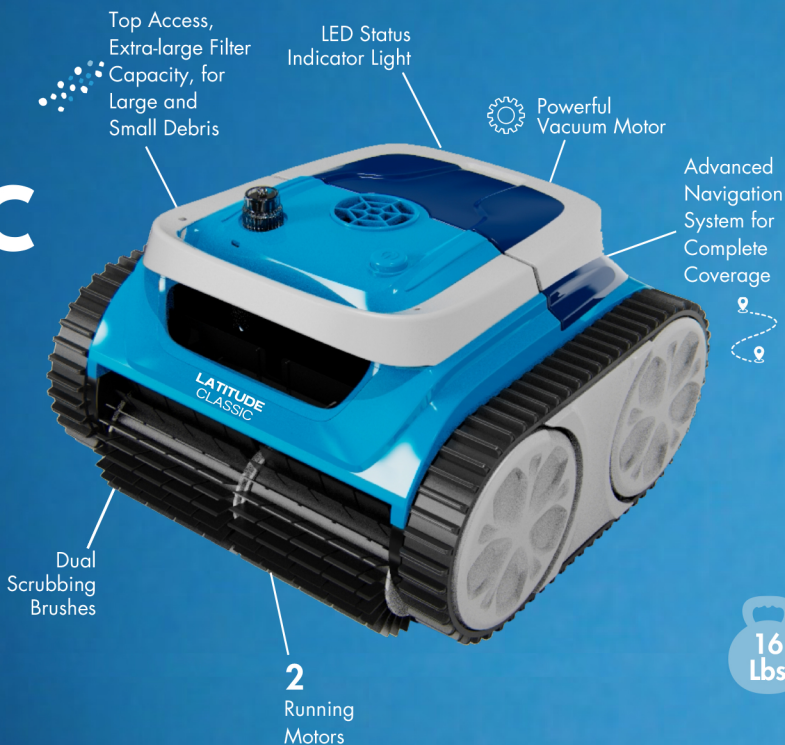

INOPOL

LATITUDE CLASSIC

Rechargeable Cordless Robotic Cleaner

Up to 1000 Ft

Suitable for In-Ground Pools

- Cleans and scrubs floors, walls, and waterline up to 1000 sq. ft.
- Works with all in-ground pool shapes and surfaces down to 9 ft.
- Operates for **120 minutes** without needing a charge.
- Intelligent 4-wheel drive mobility for excellent cleaning coverage.
- Filtration down to 180 microns capturing large and small debris.
- Customizable and scheduled cleaning patterns with smartphone App.
- Water & air sensors with beach entry.
- Self-parking near the wall when cycle is complete.
- Fast charging - 2.5 hours
- Fast floor clean only option.
- 5000 mAh lithium battery.
- Warranted for 24 months.

Large Filter
Fine Debris Collection

Ultra-Scrubbing
Brushes

Self-Parking
At Wall When Done

Water & Air Sensors,
Beach Entry & Auto
Shutoff Protection

1 Weekly Timer

POWERFUL!
More Suction with 3 Large
Motors & an Accelerometer
for Complete Cleaning

INTELLIGENT!!
M4-Wheel Drive All Terrain
Coverage with Gyroscope-
Enhanced Accuracy & 120
minutes Run Time

INOPOL
Phone App